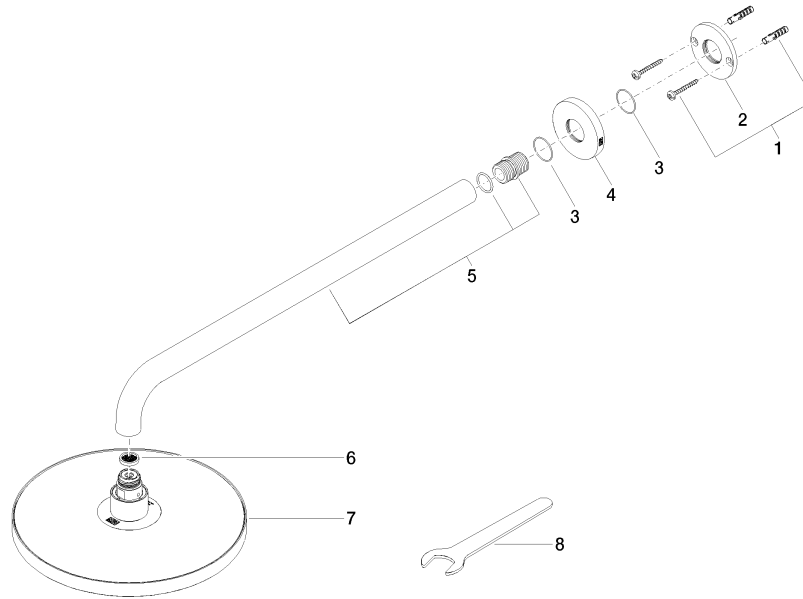

Rain shower with wall fixing FlowReduce 220 mm - Chrome

TARA

28 648 970

Fits: TARA, LISSÉ, VAIA, META

- 450mm projection
- rain shower Ø 220 mm
- PURE RAIN, max. flow rate 7 l/min (at 3 bar)
- Function from: 6 l/min
- rosette Ø 60 mm
- 1/2" connection
- with anti-scale system
- quick clearing
- WRAS
- This product can help a building meet the requirements of Green Building Rating Systems, e.g. LEED®, BREEAM®, DGNB

	Chrome	28 648 970-00
	Brushed Platinum	28 648 970-06
	Platinum	28 648 970-08
	Dark Chrome	28 648 970-19
	Light Gold	28 648 970-26
	Brushed Light Gold	28 648 970-27
	Brushed Durabronze (23kt Gold)	28 648 970-28
	Matte Black	28 648 970-33
	Brushed Bronze	28 648 970-42
	Brushed Champagne (22kt Gold)	28 648 970-46
	Champagne (22kt Gold)	28 648 970-47
	Brushed Chrome	28 648 970-93
	Brushed Dark Platinum	28 648 970-99

28 648 970

mm [inches]

Flow rate chart

Certificates

LGA_38655.

28 648 970

Parts for other finishes can be found here: [Brushed Platinum](#)

Spare parts list

No.	Item Number	Name	Quantity used	Delivery time
1	04 30 31 032 00 90	fixing set	1	2
2	09 17 20 120 90	holder	1	2
3	09 14 10 150 90	seal	2	2
4	09 27 97 015-00	rosette	1	10
5	90 11 03 070 00-00	pipe	1	10
6	09 23 01 075 90	insert	1	2
7	90 12 05 092 20-00	shower	1	10
8	90 30 09 069 00 90	key	1	2